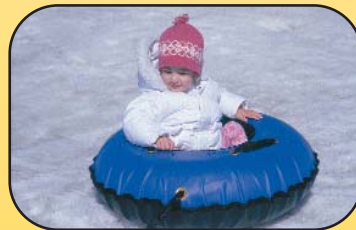

TUIBE COVERS

Made in the USA of the Finest Materials*

Our tube cover tops and bottoms are manufactured with Idaho Sewing's exclusive nylon-coated vinyl with the **LOWEST COLD CRACK** and **HIGHEST ABRASION LEVELS** available in the Tube Industry.

***Cordura^R** tops are available upon request.

45" Single Adult Tubes

Orange
Not
Available

Silk Screening Available*

When you call to place your order, simply indicate that you need silk screening and then arrange to send us your logo image. We'll ship your product ready to go! *Available for an additional charge.